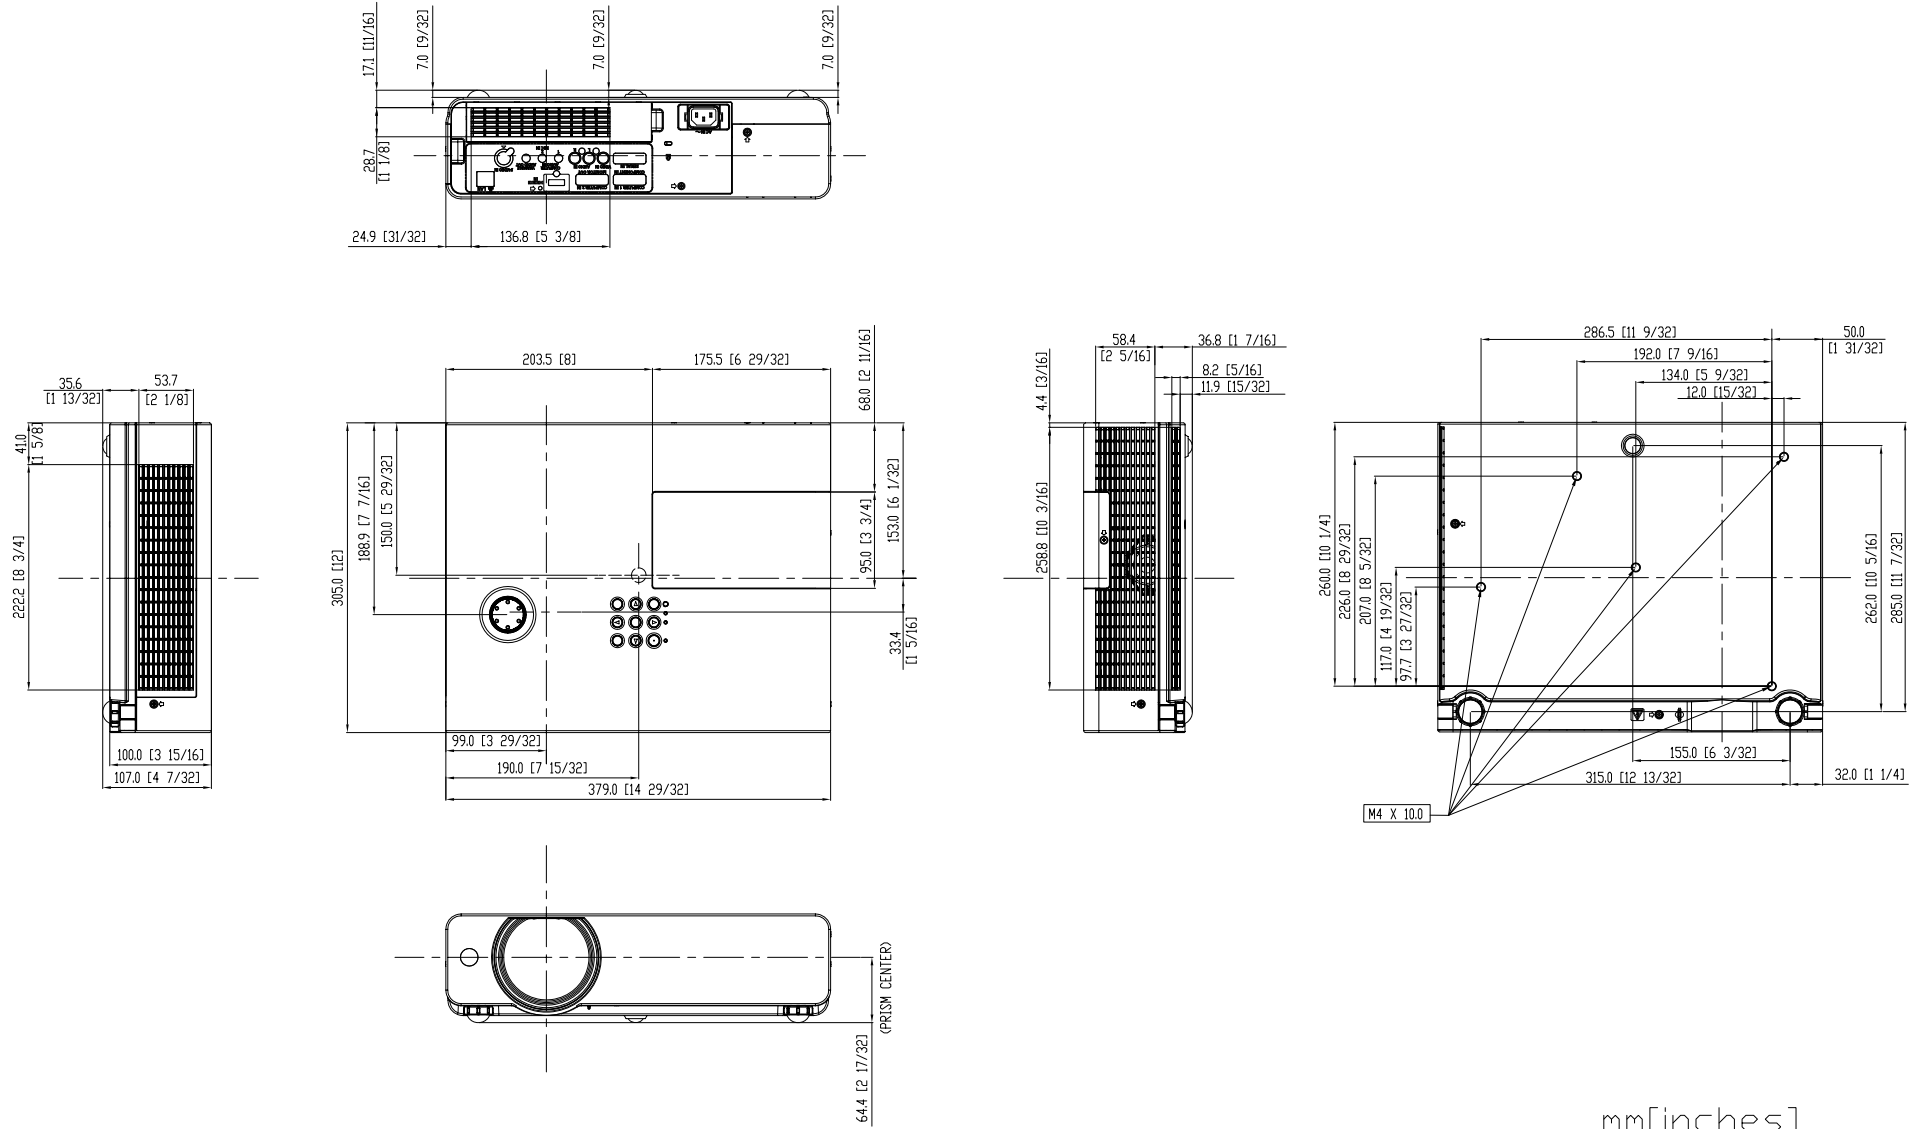

# Panasonic Projector

PT-VW431D/VW440/VW430/VX510/VX500/VW435N/VX505N

mm[inches]