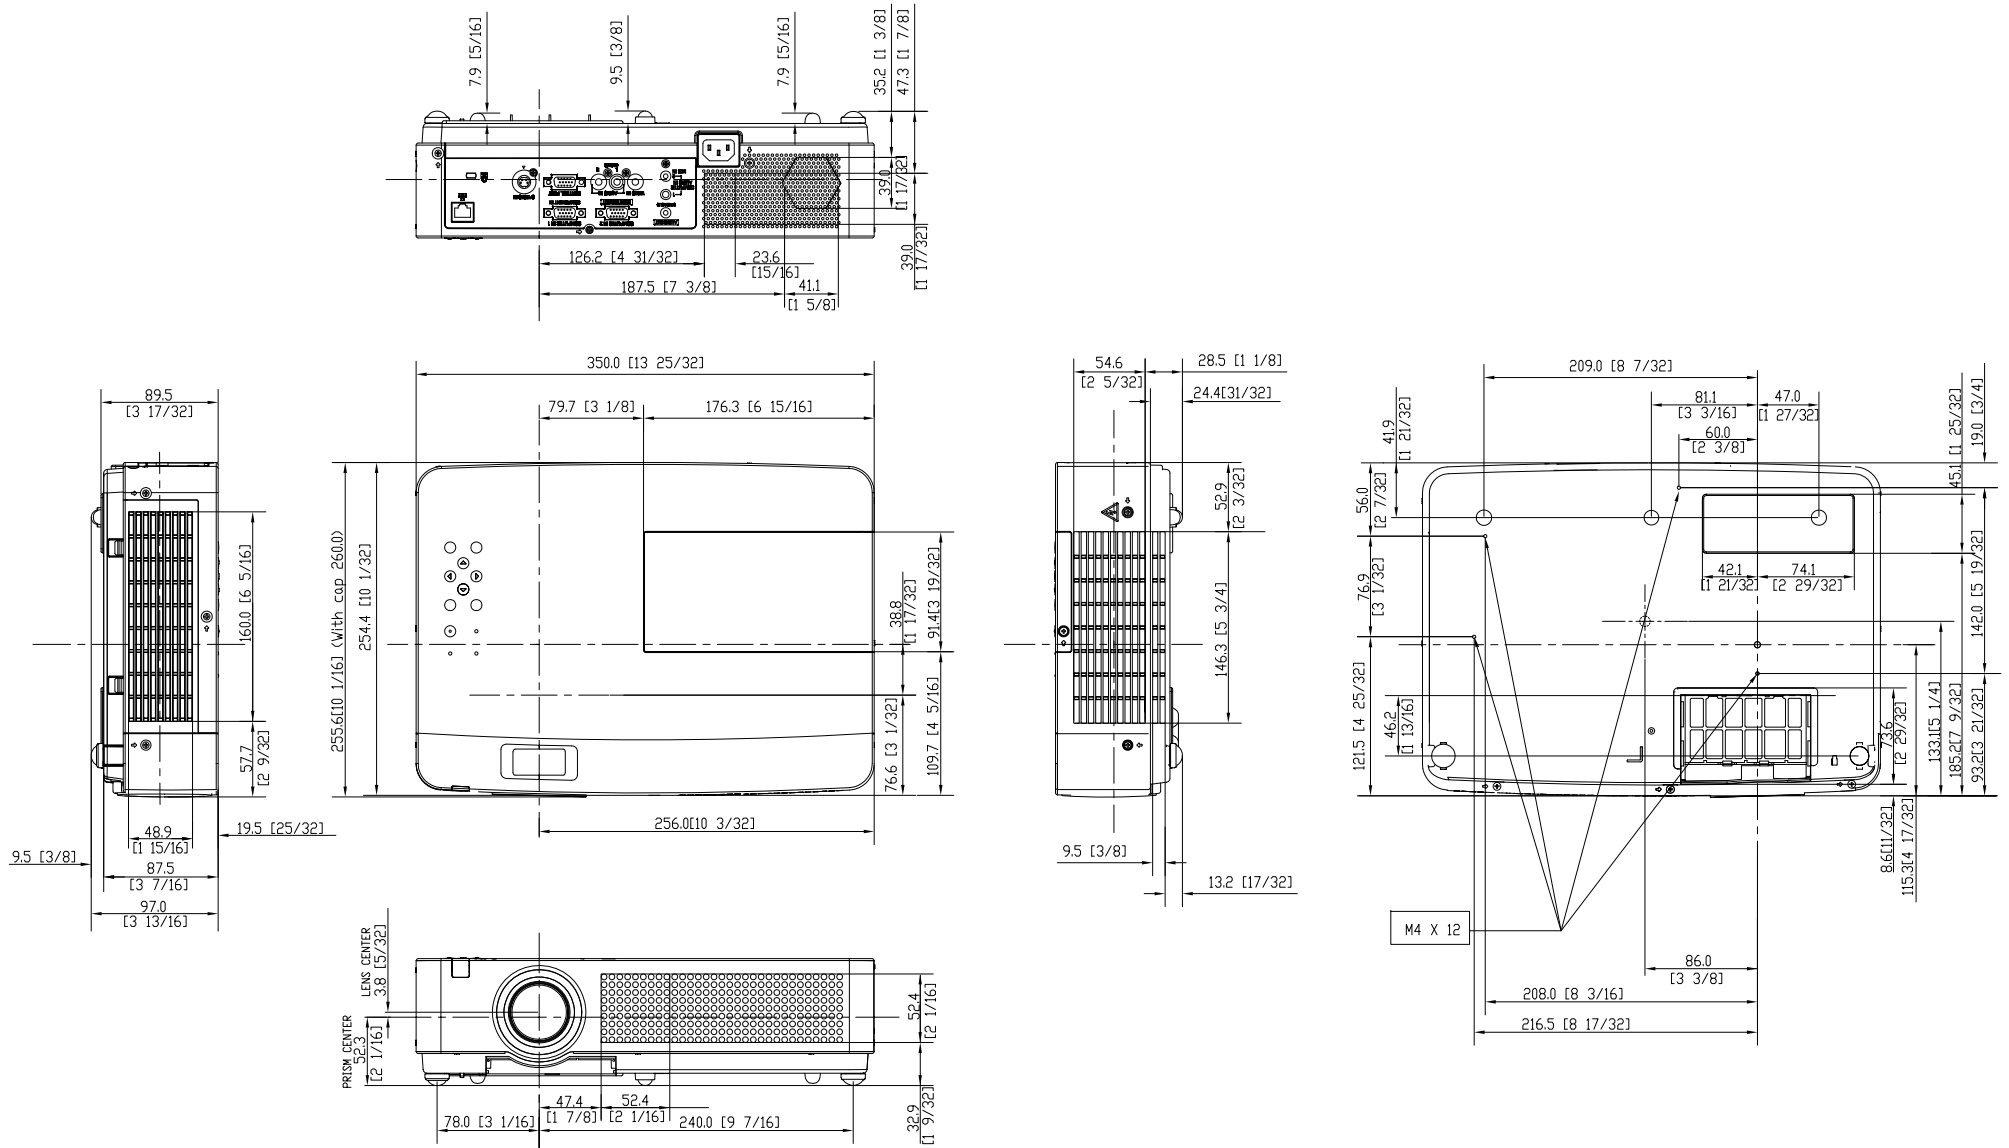

Panasonic Projector

PT-VX41

mm[inches]