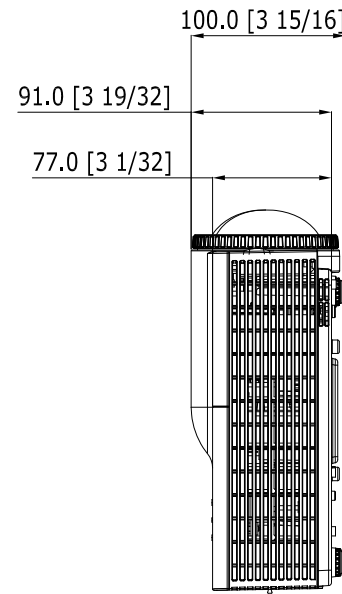

# Panasonic Projector

PT-TW330/TW240/TX300

mm [inches]