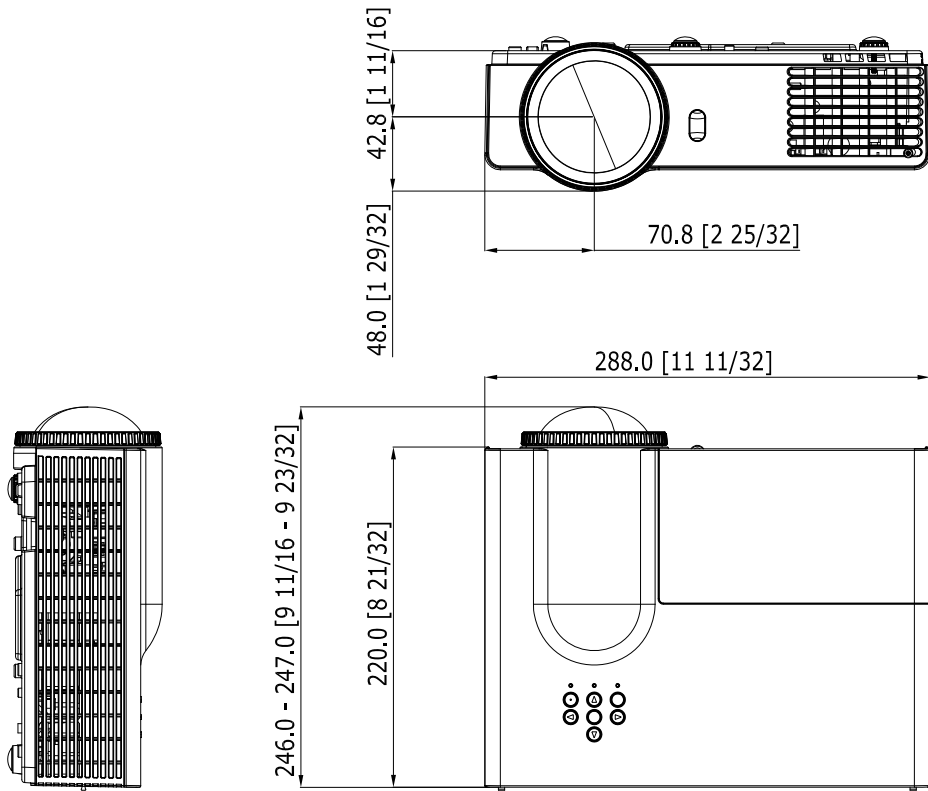

# Panasonic Projector

PT-TW330/TW240/TX300

mm [inches]