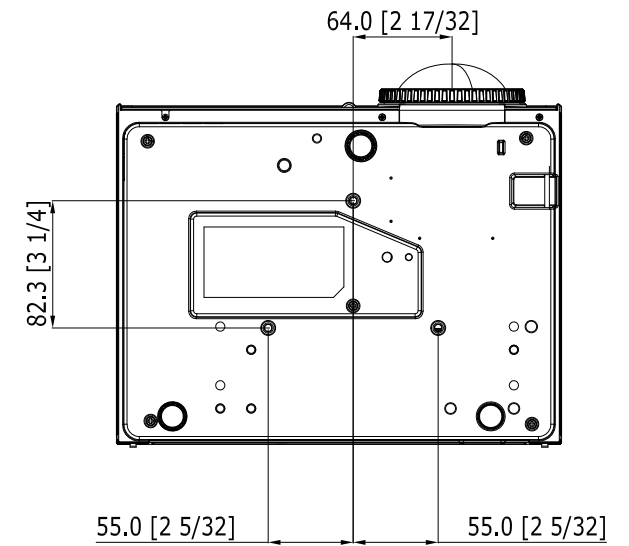

# Panasonic Projector

PT-TW330/TW240/TX300

mm [inches]