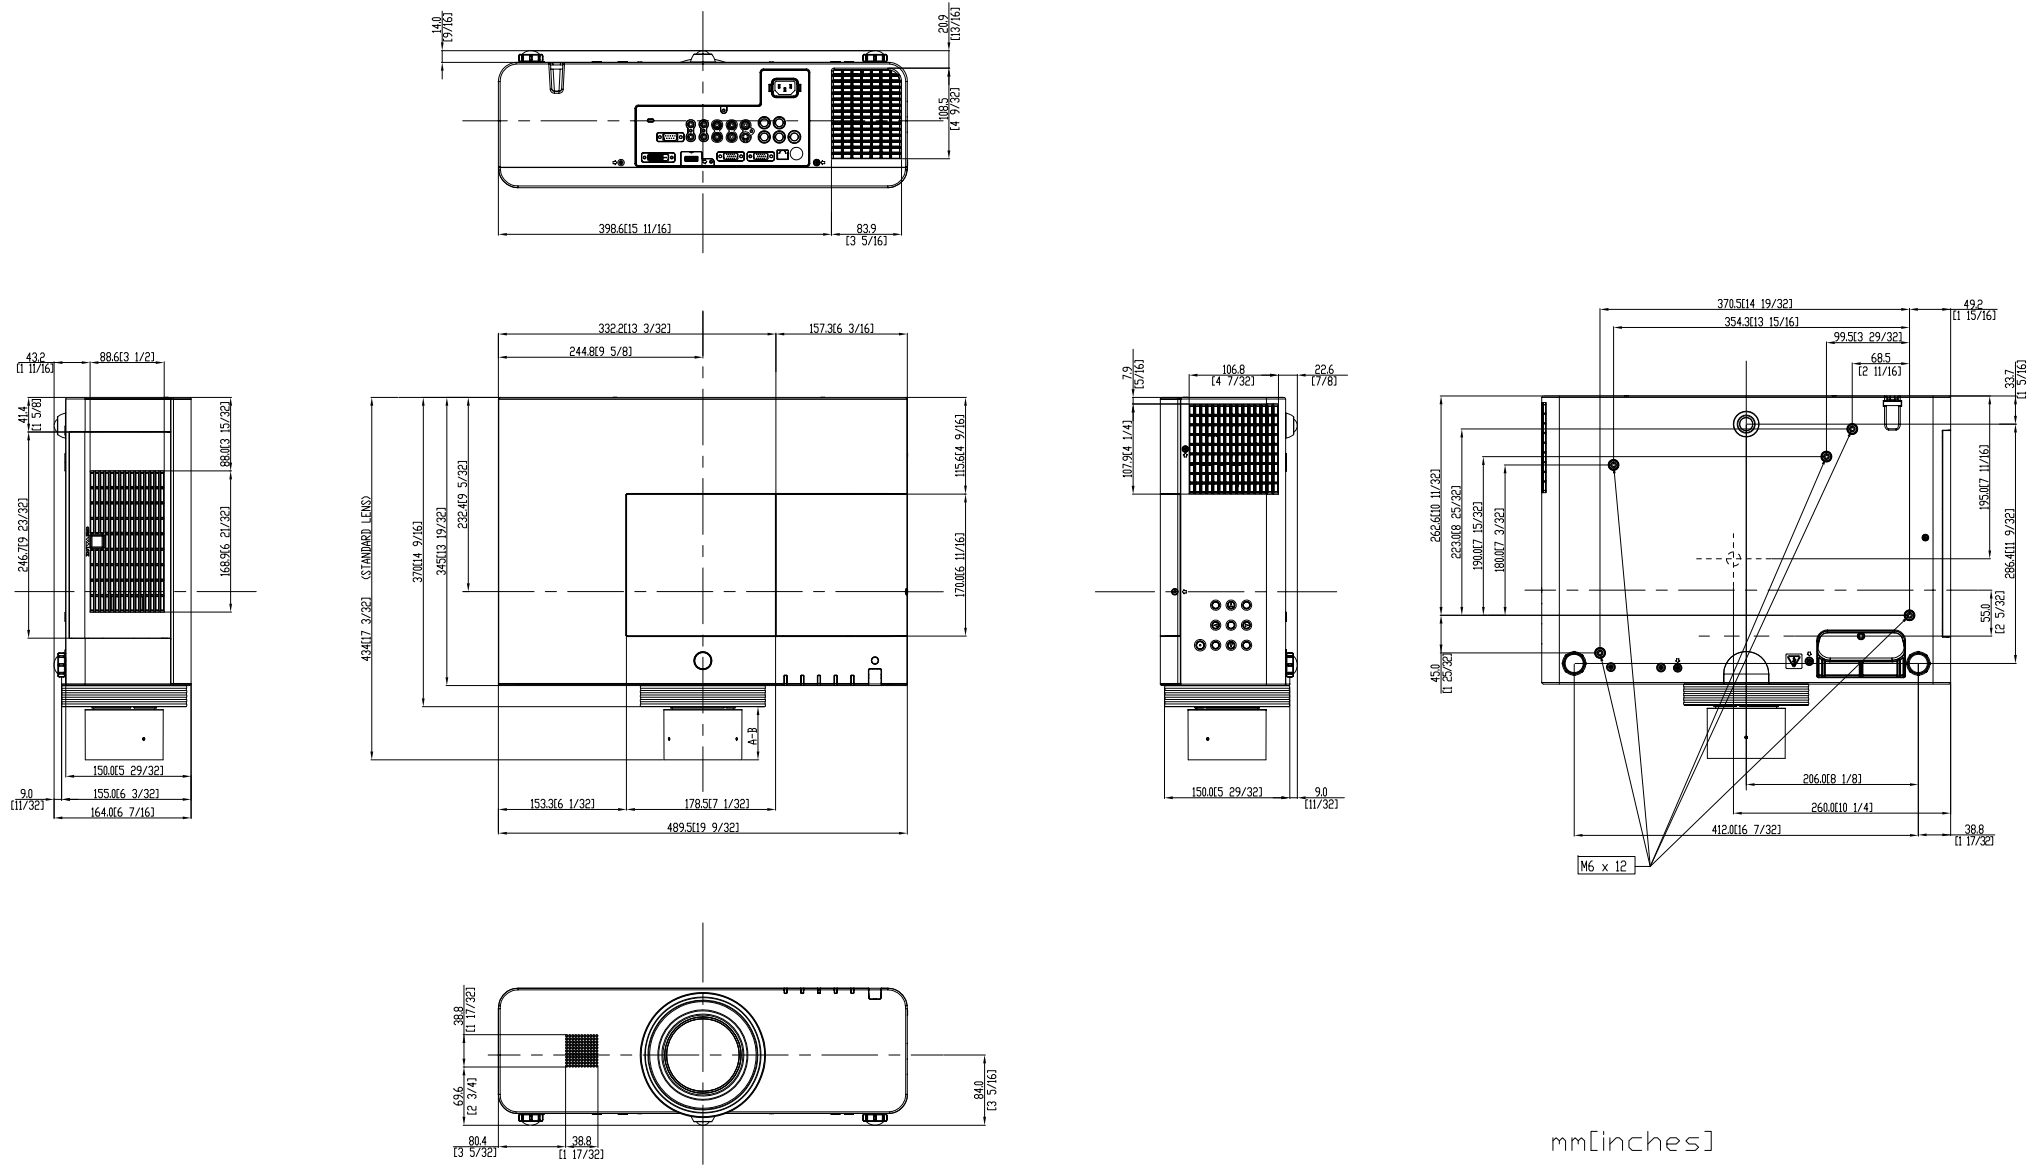

# Panasonic Projector

PT-EZ570/EW630/EX600/EW530/EX500

mm[inches]