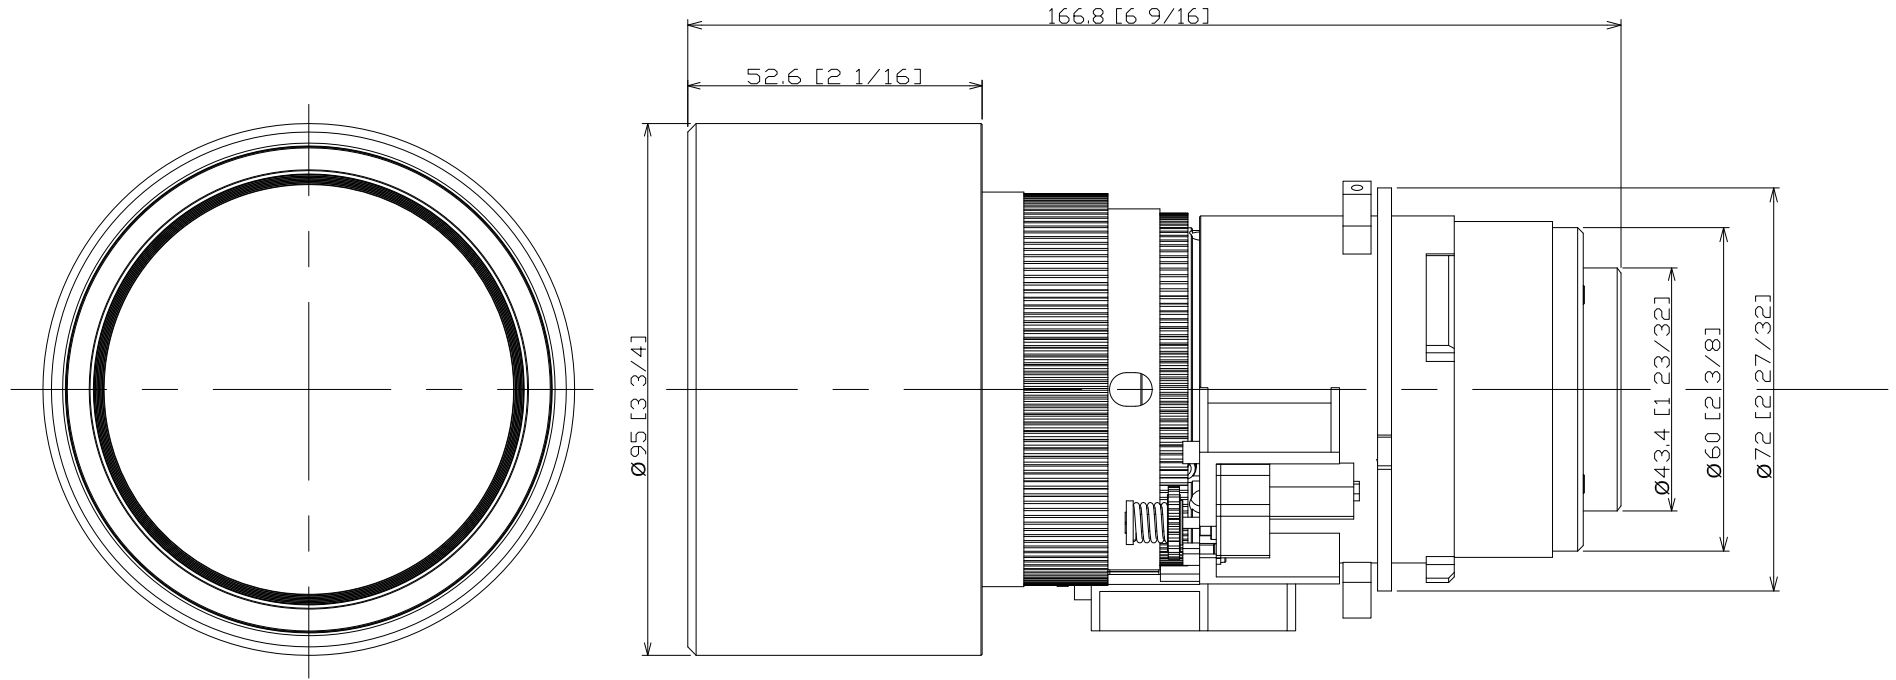

Panasonic Projector

DZ770 Series Standard Lens

mm [inches]