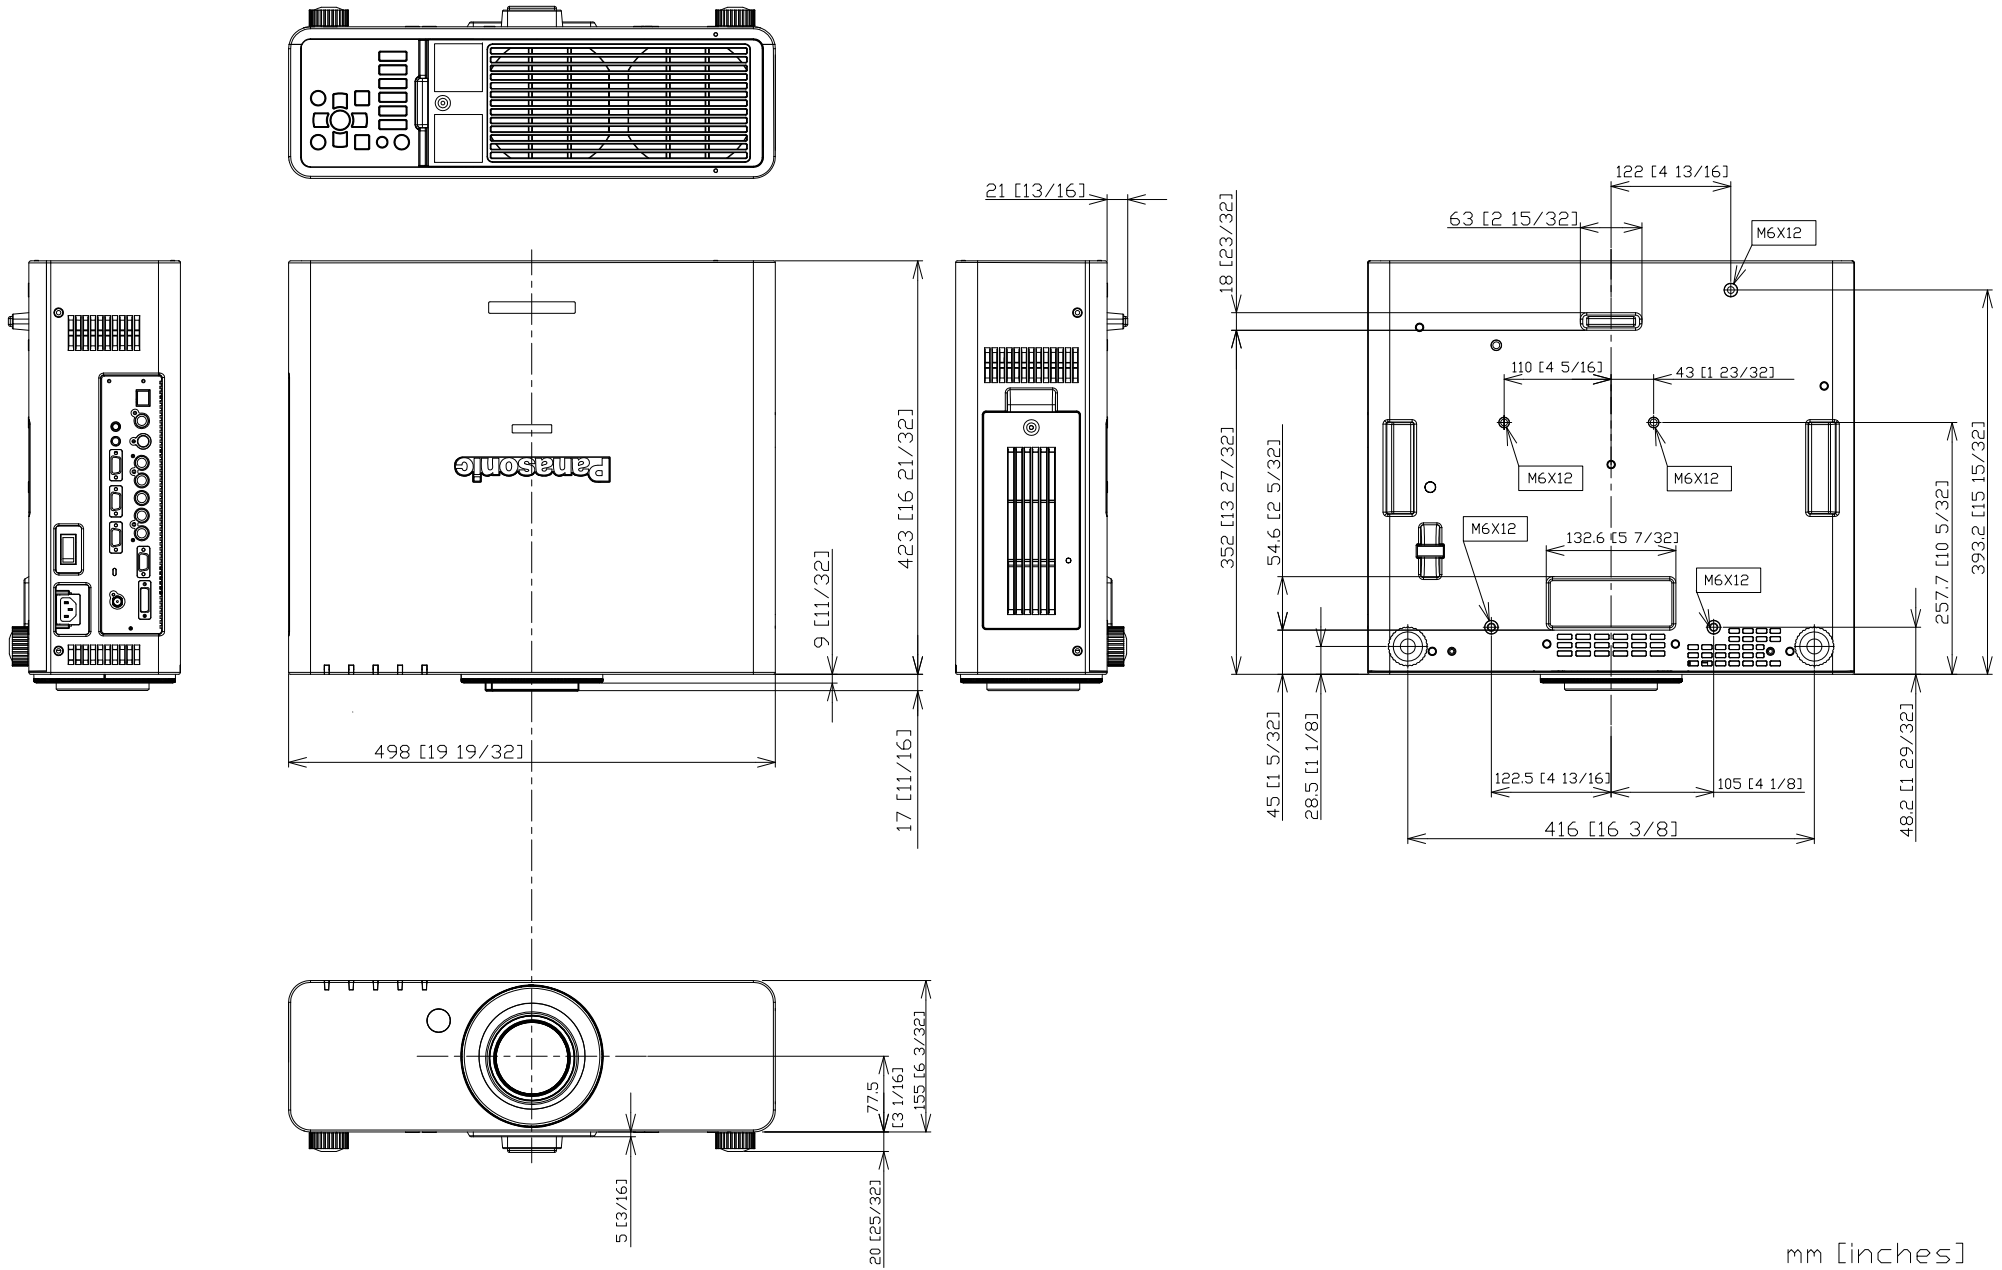

Panasonic Projector

PT-DZ680/DW640/DX610

mm [inches]