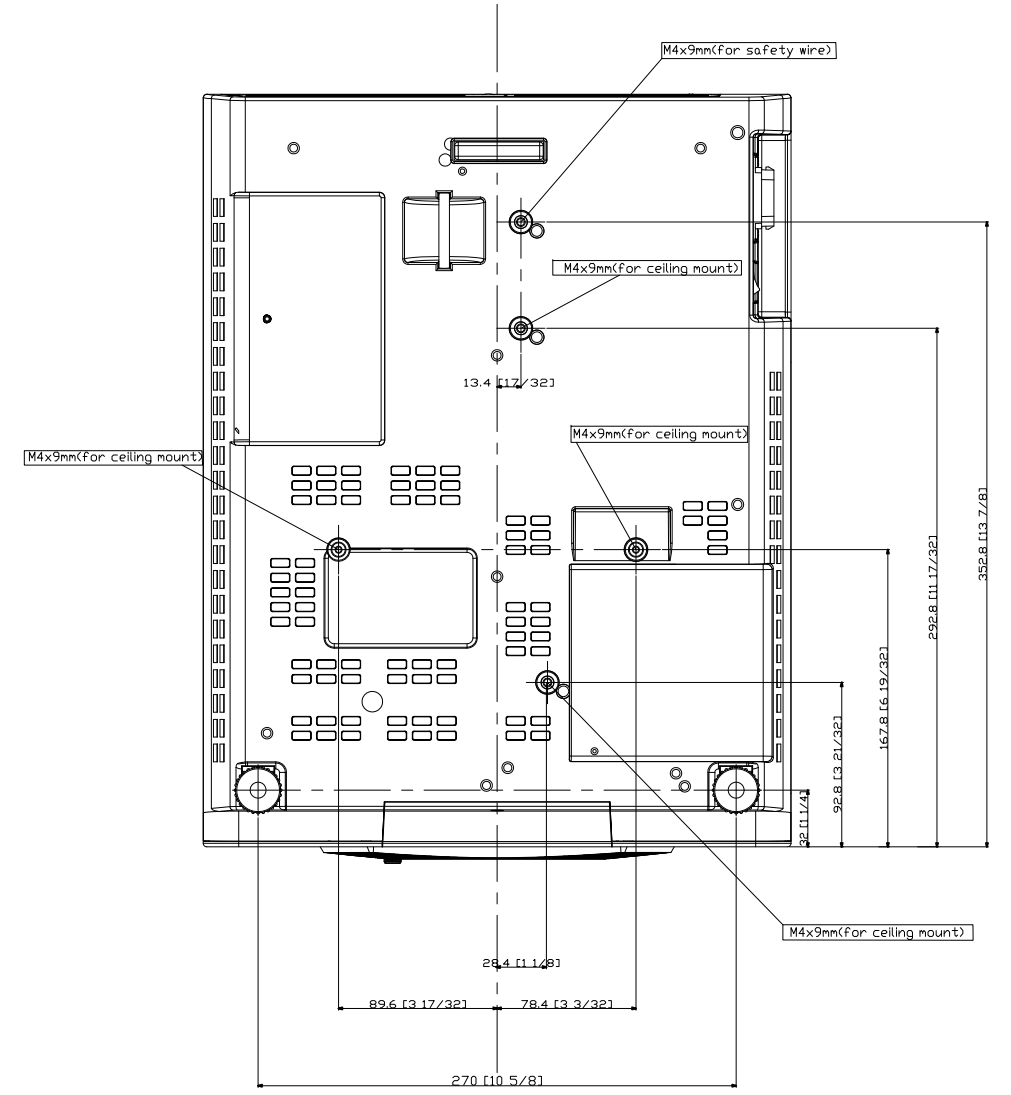

Panasonic Projector

PT-DZ570 / DW530 / DX500

mm [inches]