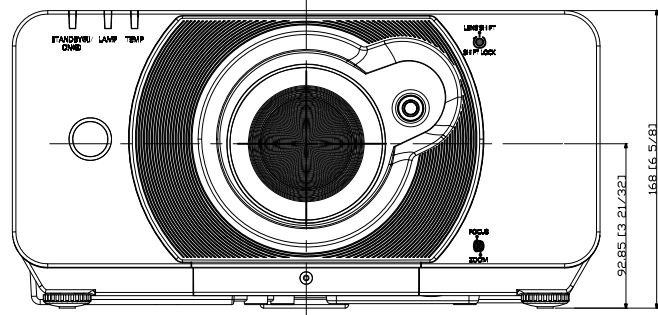

Panasonic Projector

PT-DZ570 / DW530 / DX500

mm [inches]