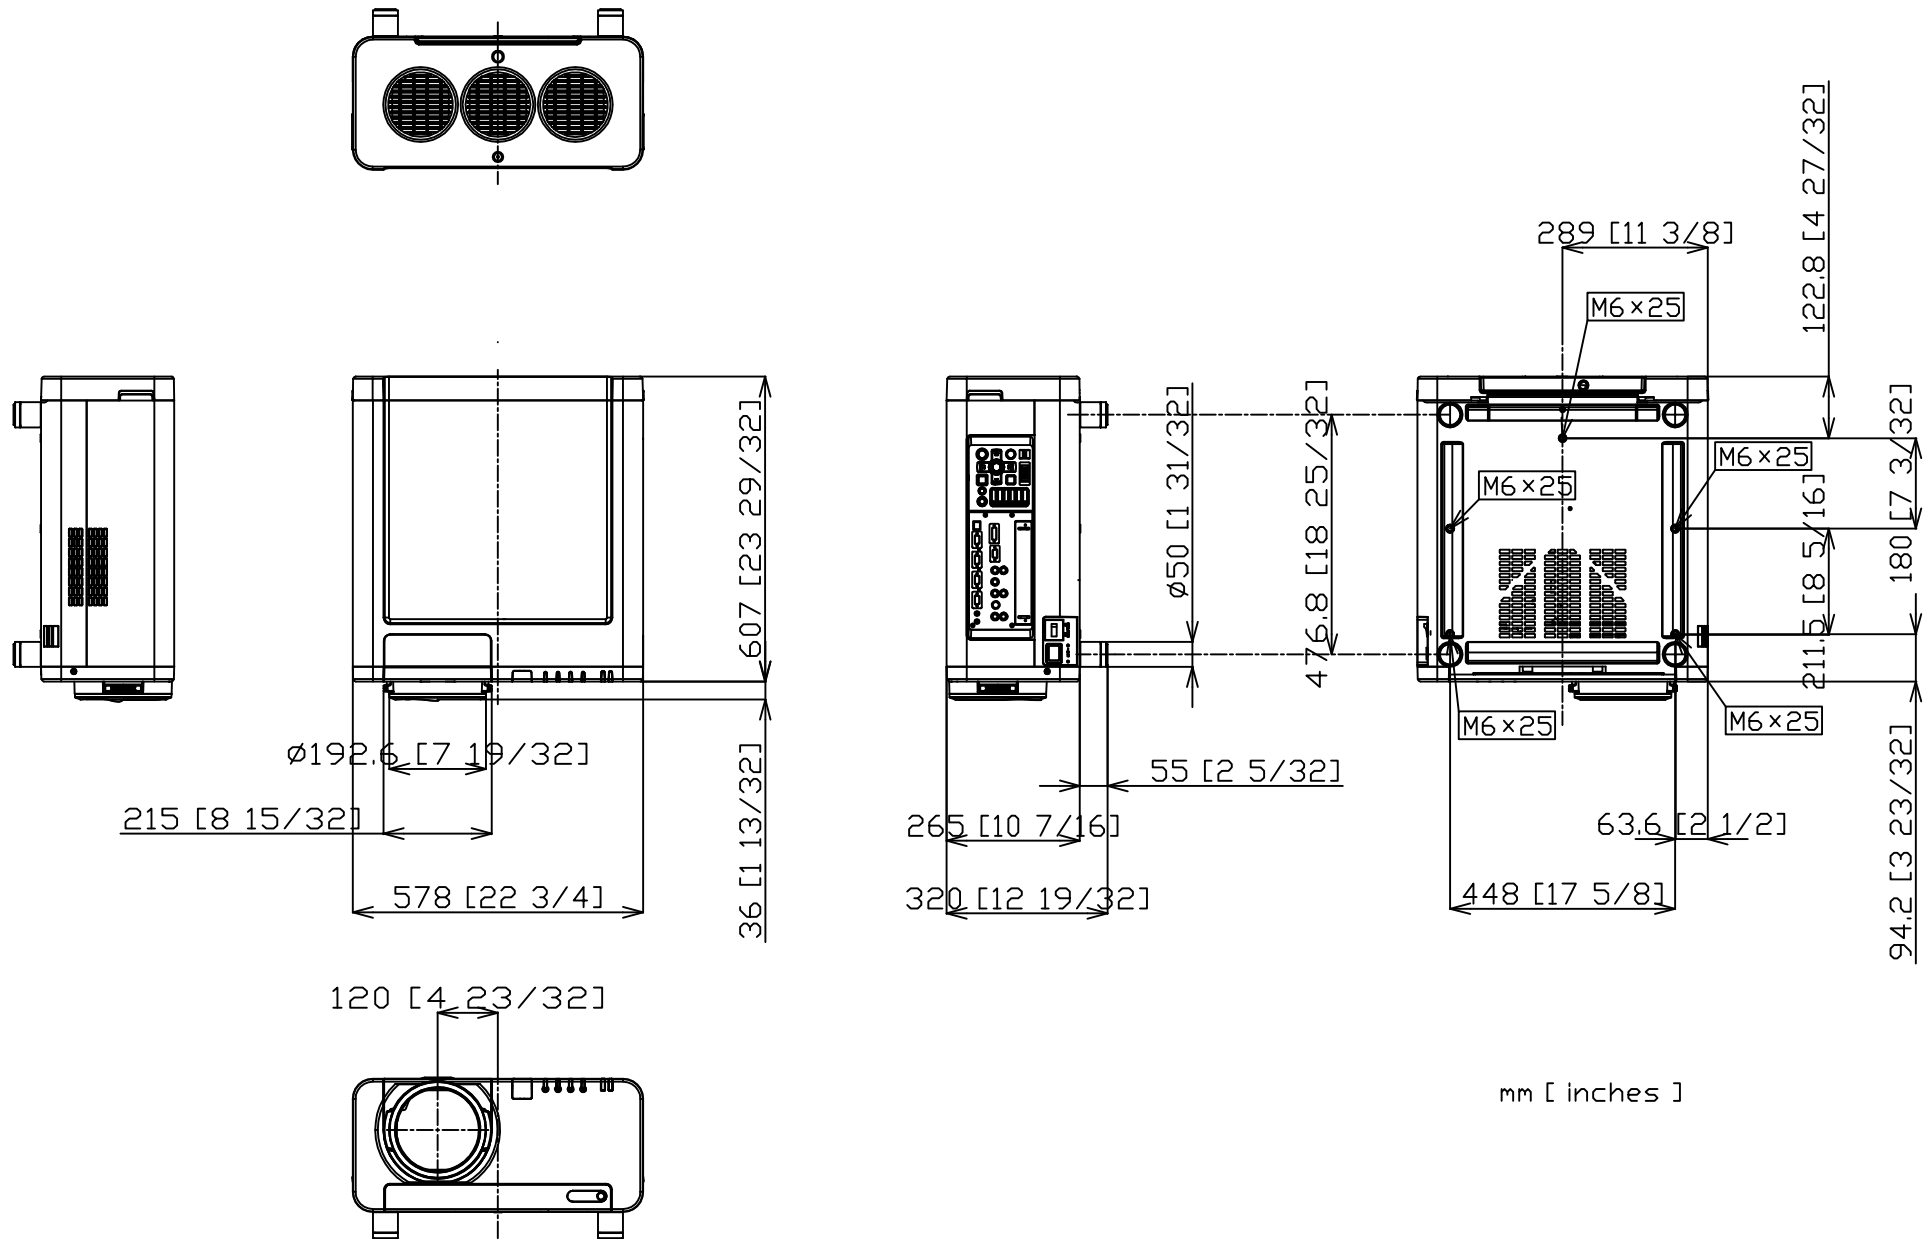

Panasonic Projector

PT-D10000 / PT-DW10000

mm [inches]