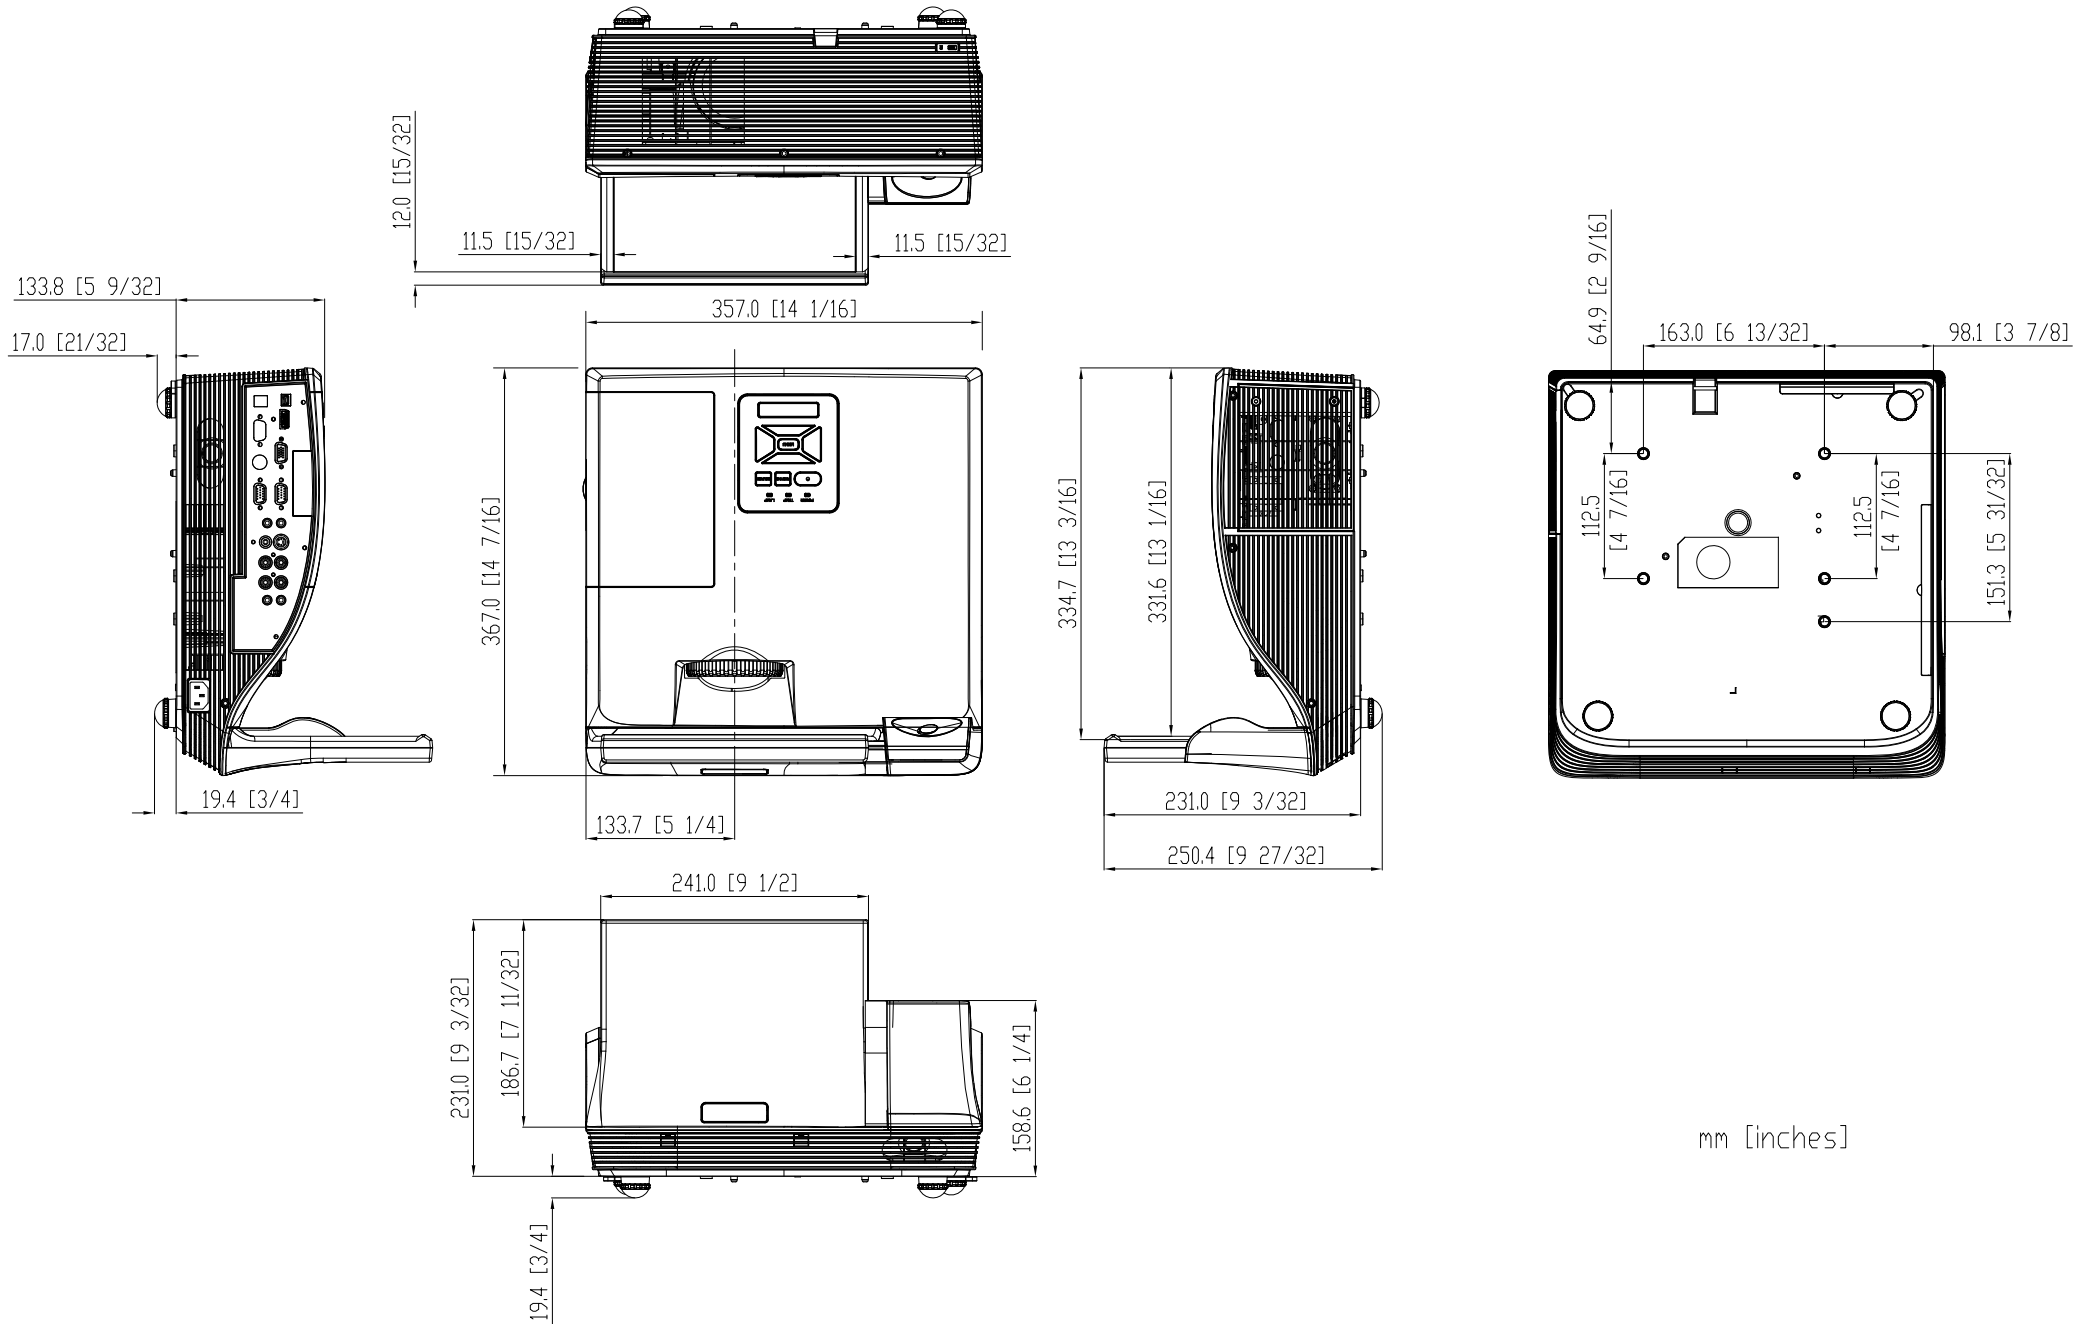

Panasonic Projector

PT-CW331R/CW241R/CX301R

mm [inches]