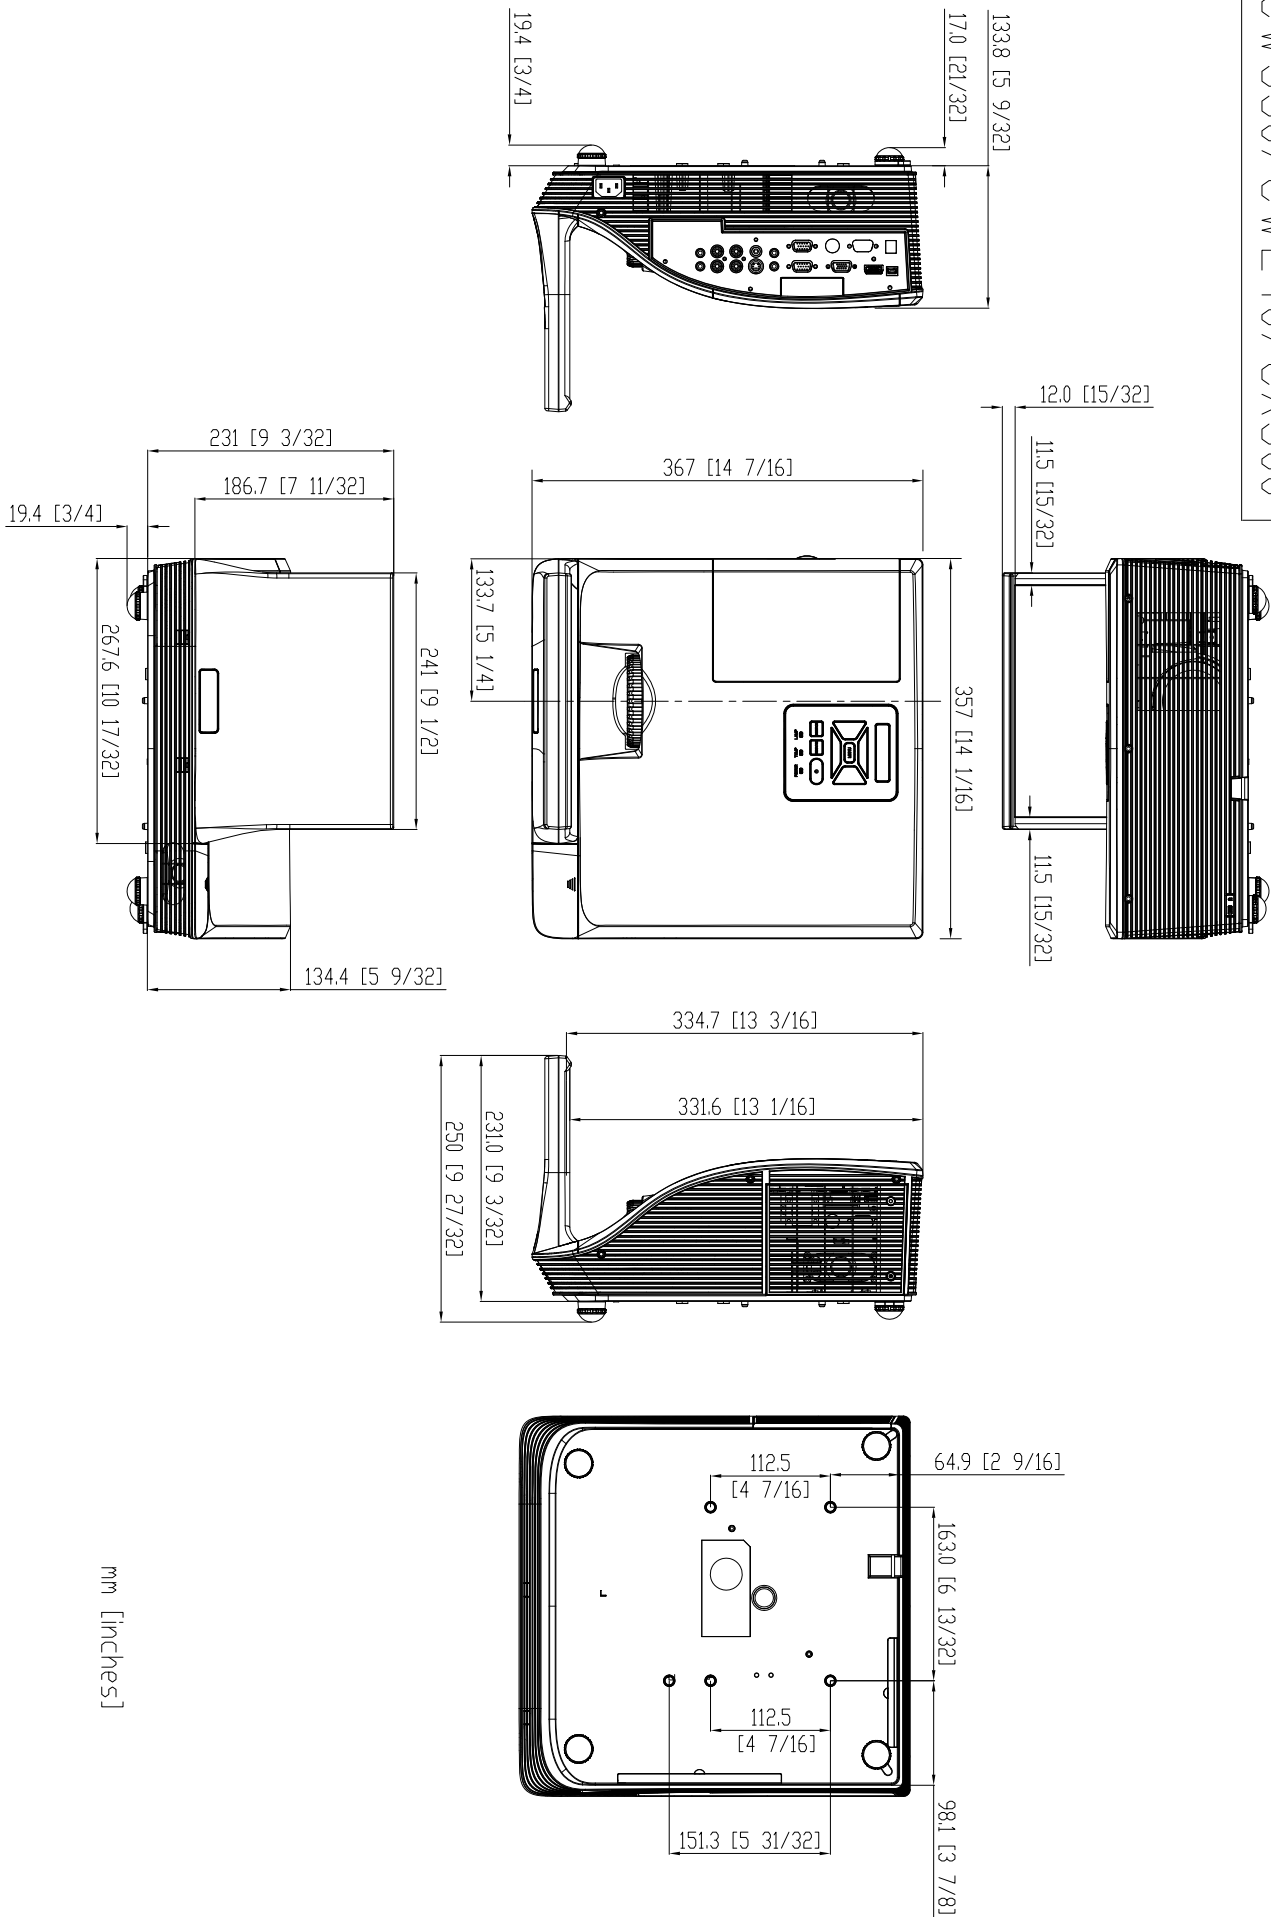

Parasonic Projector

PT-CW330/CW240/CX300

mm [inches]